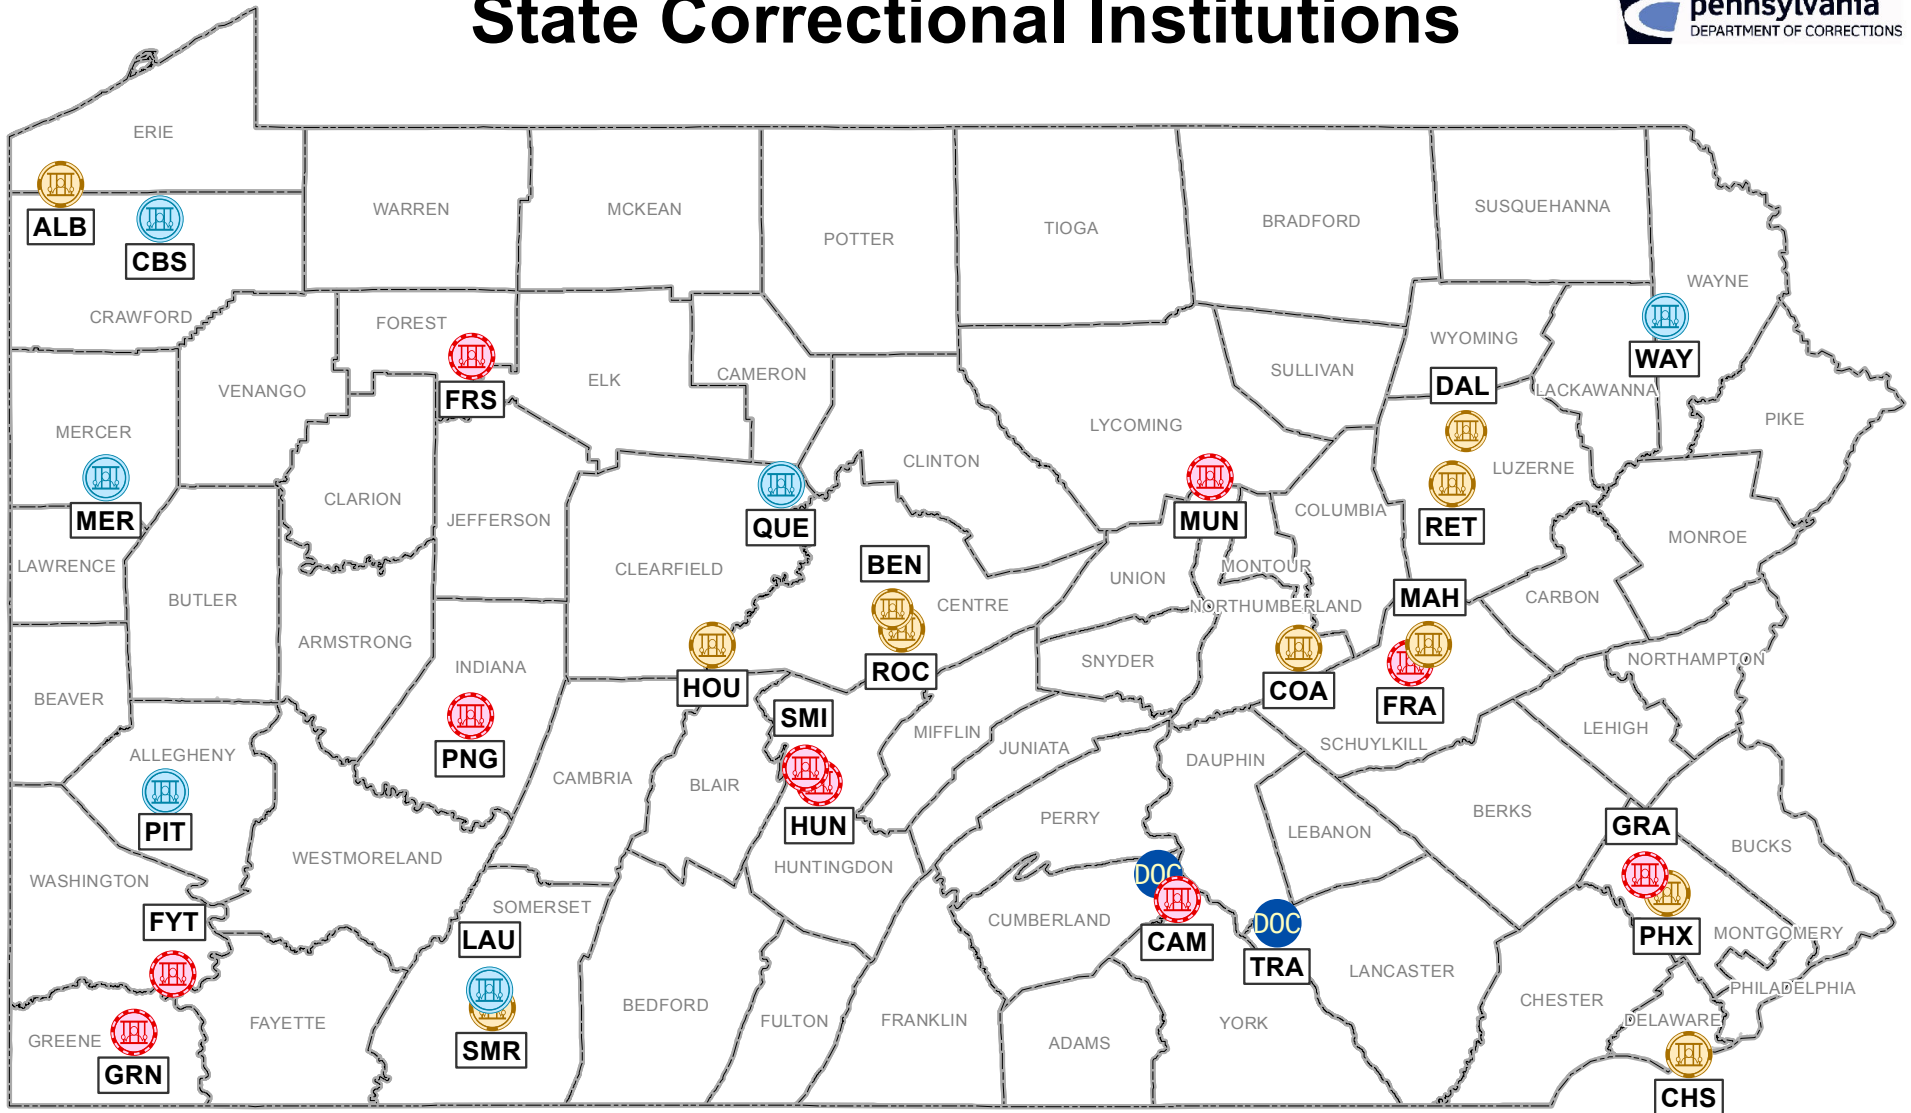

State Correctional Institutions

ALB	SCI Albion	FRA	SCI Frackville	MAH	SCI Mahanoy	ROC	SCI Rockview
BEN	SCI Benner	FRS	SCI Forest	MER	SCI Mercer	SMI	SCI Smithfield
CAM	SCI Camp Hill	FYT	SCI Fayette	MUN	SCI Muncy	SMR	SCI Somerset
CBS	SCI Cambridge Springs	GRA	SCI Graterford	PHX	SCI Pheonix	TRA	Training Academy
CEN	Central Office (HQ)	GRN	SCI Greene	PIT	SCI Pittsburgh	WAY	SCI Waymart
CHS	SCI Chester	HOU	SCI Houtzdale	PNG	SCI Pine Grove		
COA	SCI Coal Township	HUN	SCI Huntingdon	QUE	Quehanna Boot Camp		
DAL	SCI Dallas	LAU	SCI Laurel Highlands	RET	SCI Retreat		